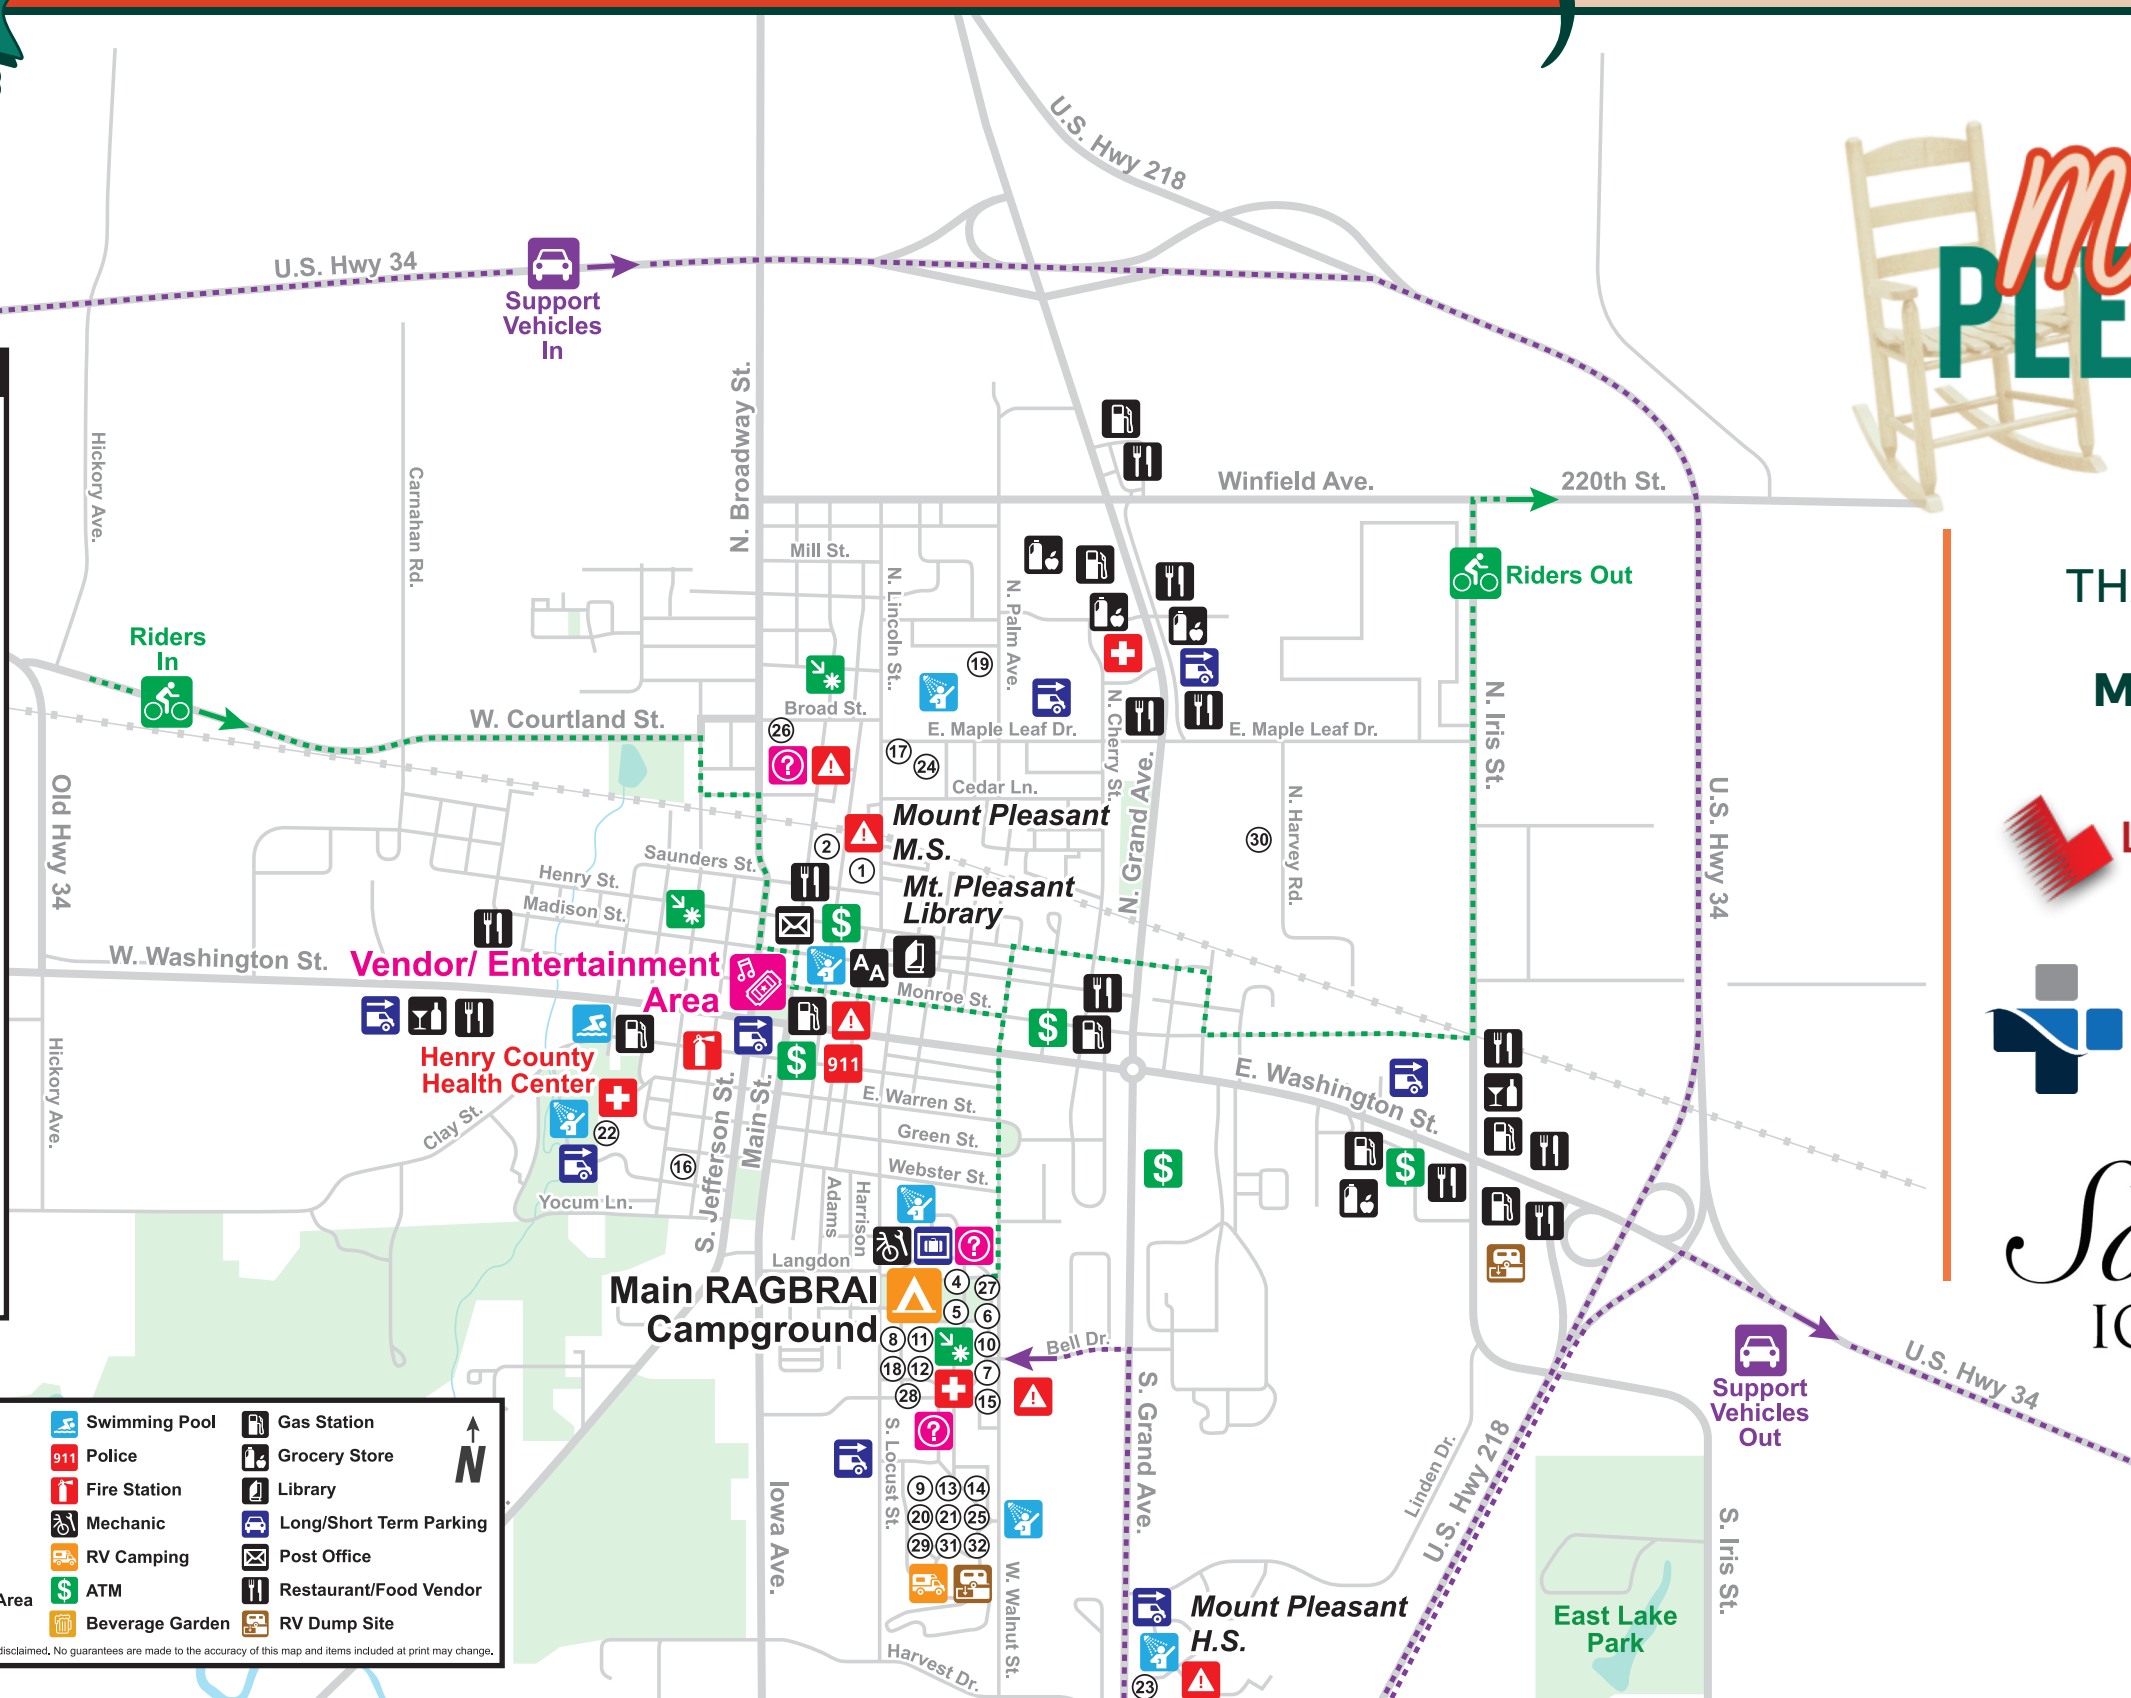

Legend

THANK YOU TO OUR
OFFICIAL
MAP SPONSORS: